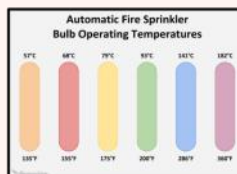

Fire Sprinkler System Types

Head Types:

- Standard Response
- Quick Response
- Fusible Link
- Glass Bulb Type